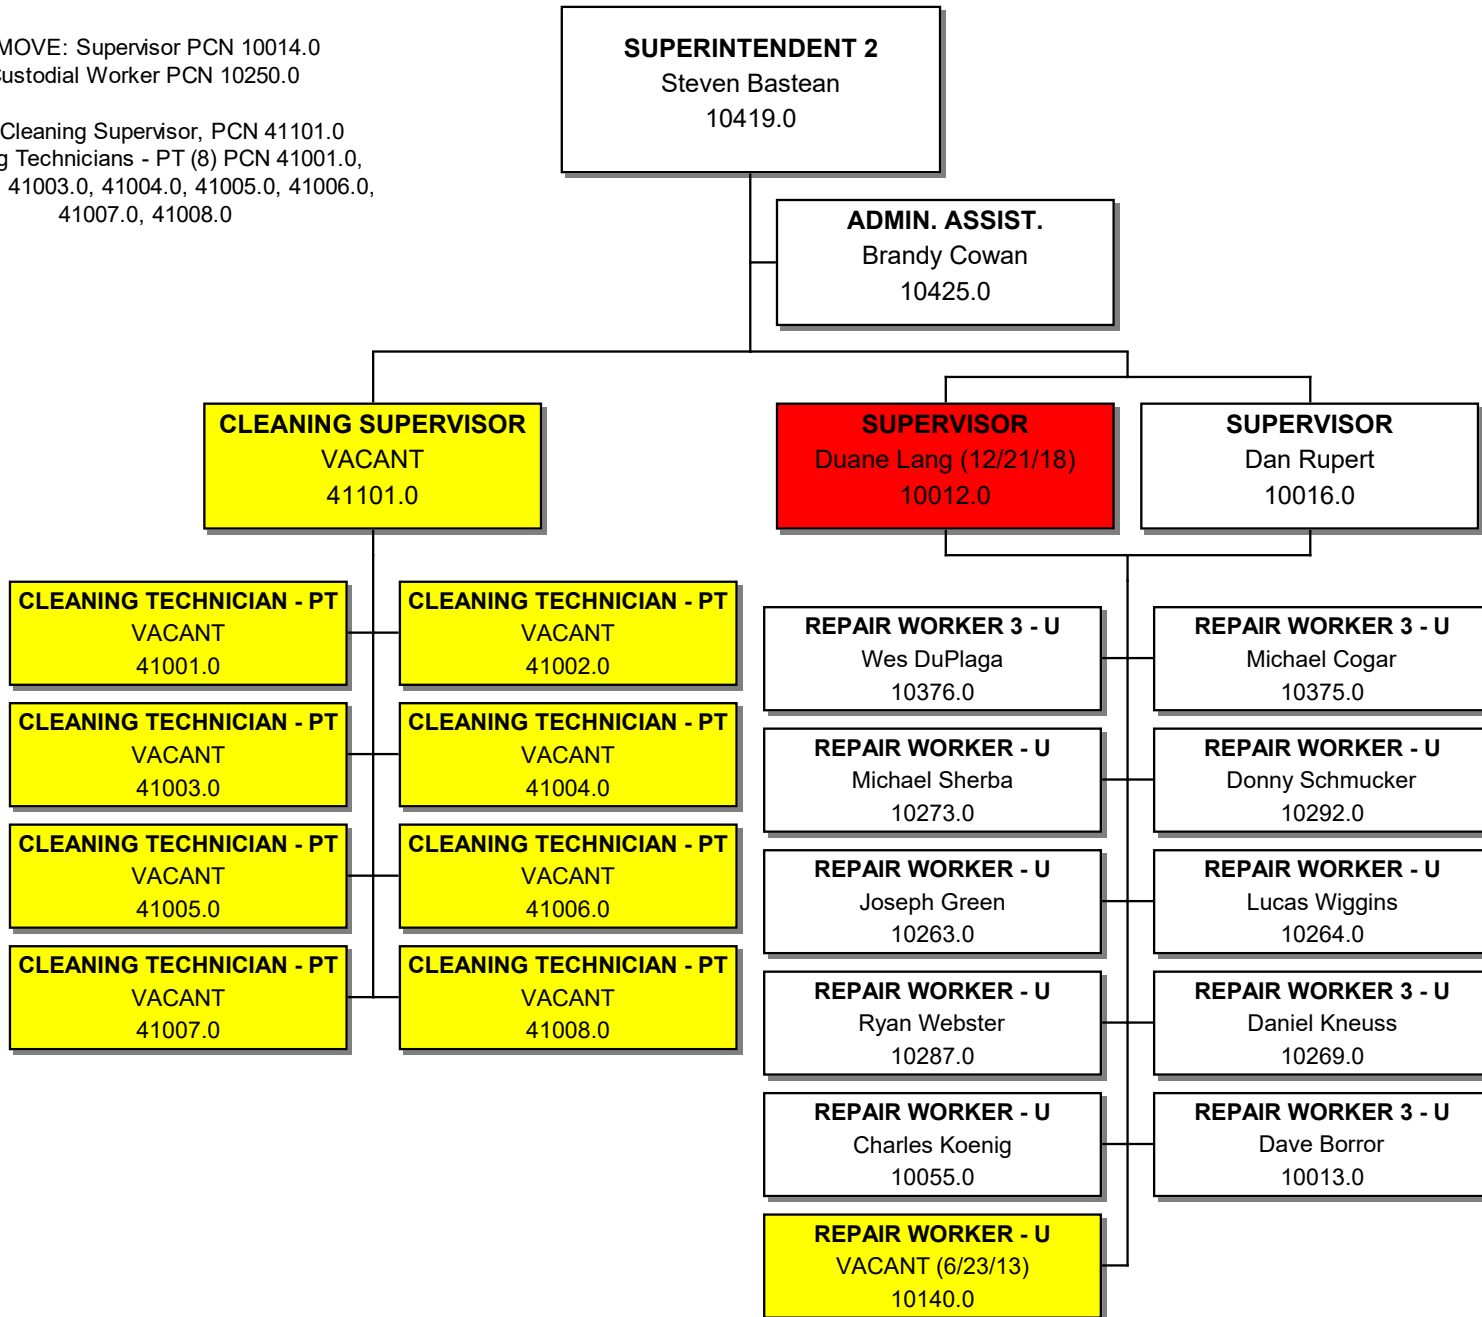

Maintenance Department

REMOVE: Supervisor PCN 10014.0  
Custodial Worker PCN 10250.0

ADD: Cleaning Supervisor, PCN 41101.0  
Cleaning Technicians - PT (8) PCN 41001.0,  
41002.0, 41003.0, 41004.0, 41005.0, 41006.0,  
41007.0, 41008.0